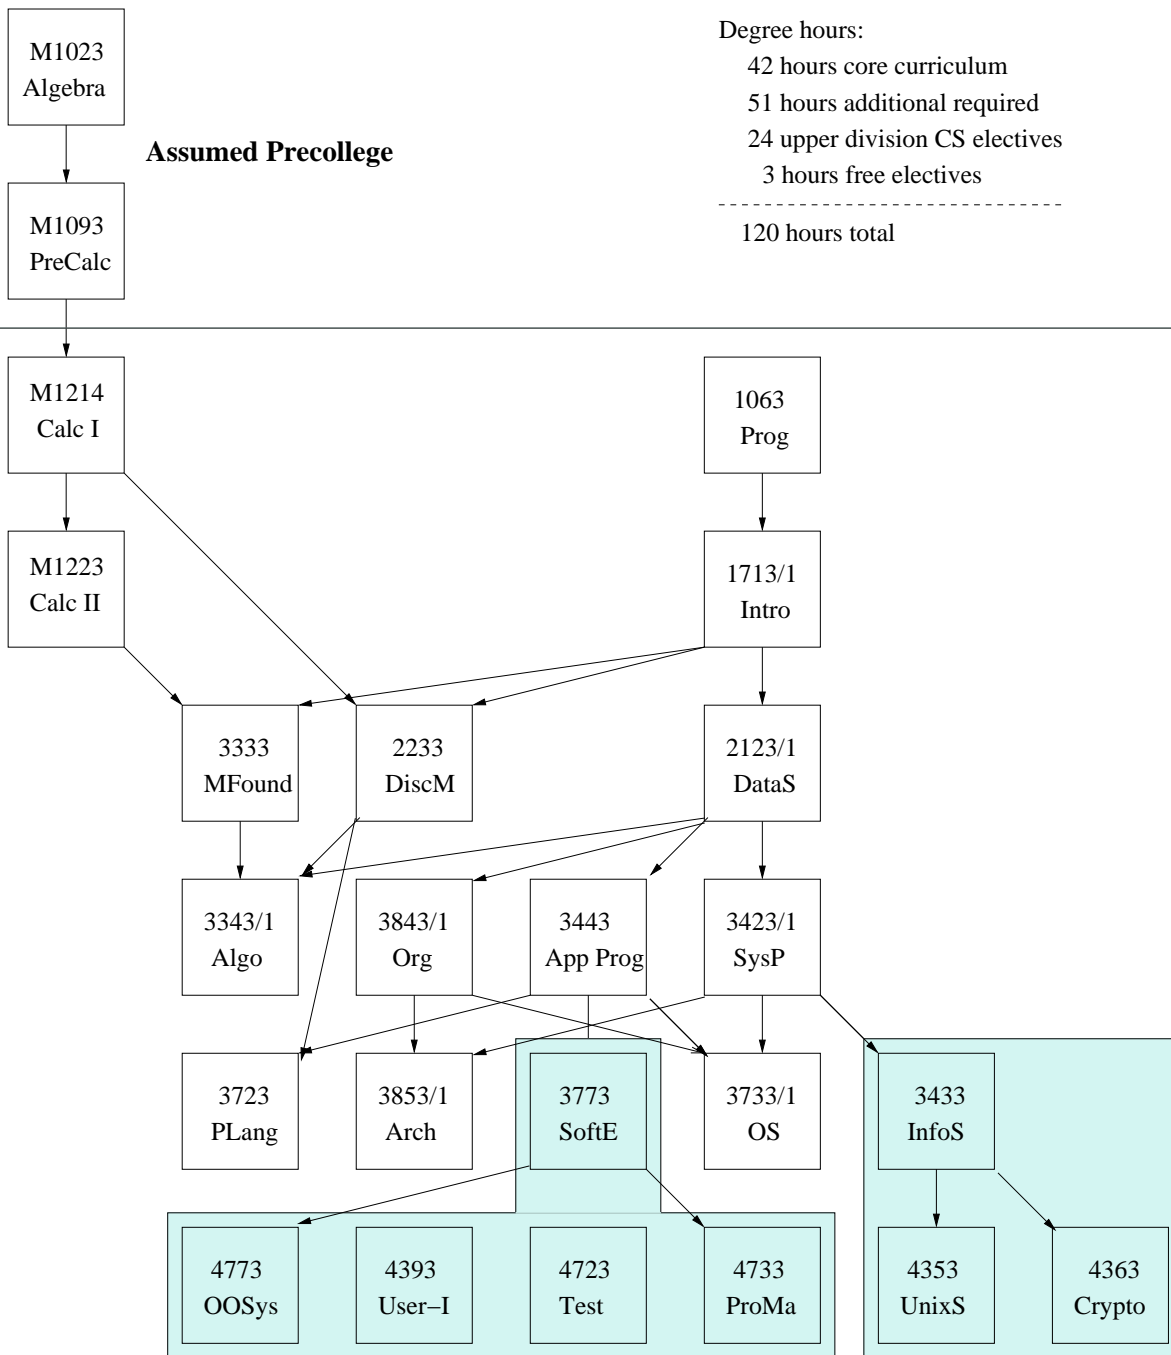

Dependency Graph of Required CS Courses and Concentrations 2014-2016 Catalog

Degree hours:
 42 hours core curriculum
 51 hours additional required
 24 upper division CS electives
 3 hours free electives

 120 hours total

Assumed Precollege

Software Engineering Concentration

CS 3773 Software Engineering
Plus two of the following:
 CS 4393 Topics in User Interfaces
 CS 4773 Object Oriented Systems
 CS 4723 Software Validation and Quality Assurance